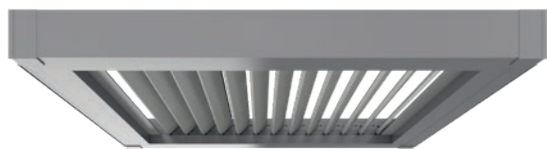

For more information,
visit us at www.hella.info

SLAT ROOFS

VENTUR

VENTUR is a slat roof with movable aluminium slats and a bio-climatic effect. It can incorporate a VENTUR SIDE vertical awning.

VENTUR FREE

VENTUR FREE is a slat roof without columns and can be integrated onto or into existing structures or mounted between two walls.

PERGOLAS

SINTESI FREE

This is the ideal solution for existing structures. Due to the small space required for the fabric's drive mechanism, it is easily added to an existing building.

SINTESI

This is an innovative pergola with a folding roof and optional vertical awning TERRA SIDE.

PERGOLA AWNING

As sturdy as a pergola, as slim and elegant as an awning. The ELEGANZA is easy to mount on walls, ceilings or rafters. In the protect version, the fabric is guided without gaps along the sides in a special profile for increased wind stability. A motorised Varioplus roller blind can also be installed between the rigid columns for vertical shading.