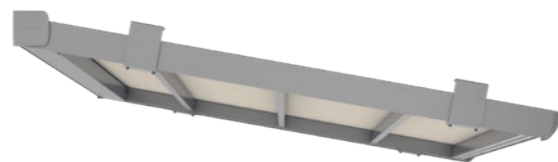

VENTUR FREE is a slat roof without columns and can be integrated onto or into existing structures or mounted between two walls.

PERGOLAS

SINTESI FREE

This is the ideal solution for existing structures. Due to the small space required for the fabric's drive mechanism, it is easily added to an existing building.

SINTESI

This is an innovative pergola with a folding roof and optional vertical awning TERRA SIDE.

PERGOLA AWNING

As sturdy as a pergola, as slim and elegant as an awning. The ELEGANZA is easy to mount on walls, ceilings or rafters. In the protect version, the fabric is guided without gaps along the sides in a special profile for increased wind stability. A motorised Varioplus roller blind can also be installed between the rigid columns for vertical shading.