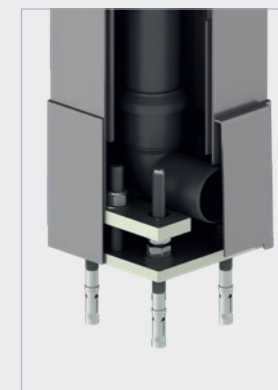

Water drainage

In the VENTUR and SINTESI models, water drainage is concealed in the column.